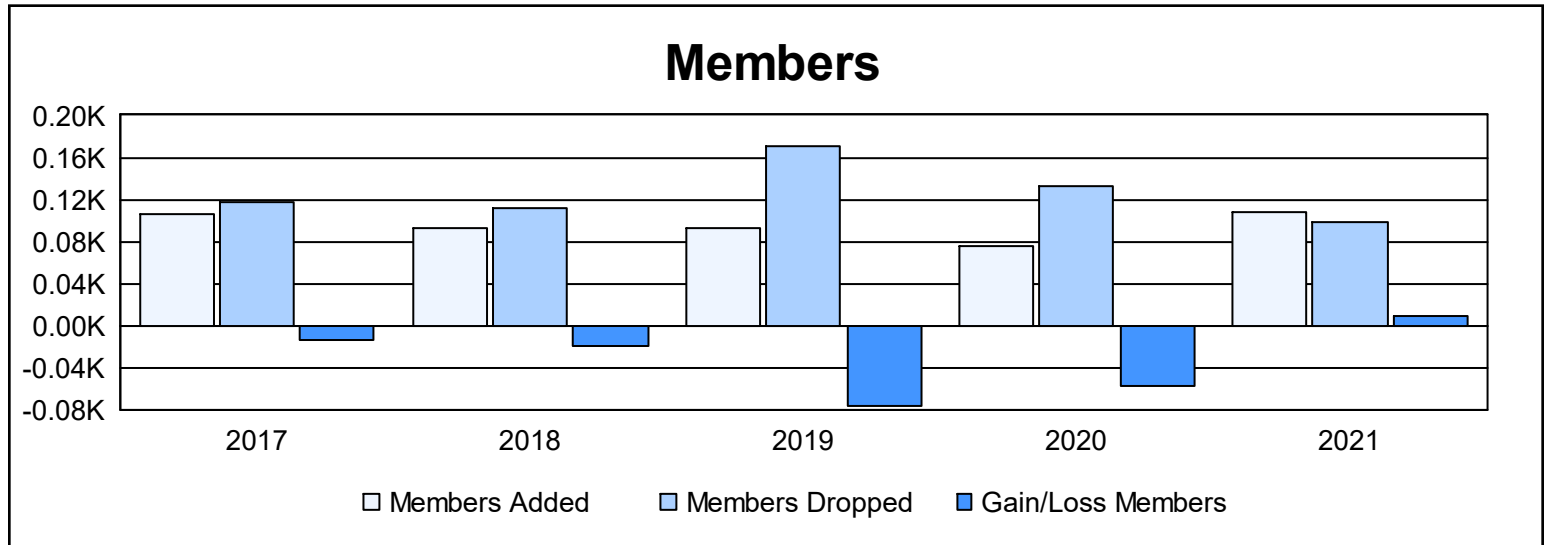

Year	New Clubs	Dropped Clubs	Gain/ Loss Clubs	New Members	Charter Members	Reinstate Members	Transfer Members	Total Member Added	Total Members Dropped	Gain/ Loss Members
2016-2017	1	1	0	69	21	2	13	105	118	-13
2017-2018	0	1	-1	72	0	8	13	93	112	-19
2018-2019	0	4	-4	62	1	9	21	93	170	-77
2019-2020	0	1	-1	63	1	2	10	76	133	-57
2020-2021	1	2	-1	74	29	2	3	108	99	9
<b>Average</b>	<b>0</b>	<b>2</b>	<b>-1</b>	<b>68</b>	<b>10</b>	<b>5</b>	<b>12</b>	<b>95</b>	<b>126</b>	<b>-31</b>

### Membership Composition June 2021 Cumulative