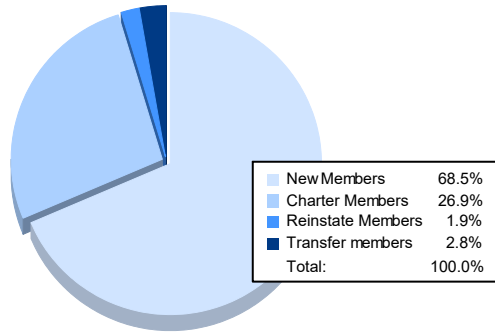

Year	New Clubs	Dropped Clubs	Gain/ Loss Clubs	New Members	Charter Members	Reinstate Members	Transfer Members	Total Member Added	Total Members Dropped	Gain/ Loss Members
2016-2017	1	1	0	69	21	2	13	105	118	-13
2017-2018	0	1	-1	72	0	8	13	93	112	-19
2018-2019	0	4	-4	62	1	9	21	93	170	-77
2019-2020	0	1	-1	63	1	2	10	76	133	-57
2020-2021	1	2	-1	74	29	2	3	108	99	9
<b>Average</b>	<b>0</b>	<b>2</b>	<b>-1</b>	<b>68</b>	<b>10</b>	<b>5</b>	<b>12</b>	<b>95</b>	<b>126</b>	<b>-31</b>

### Membership Composition June 2021 Cumulative