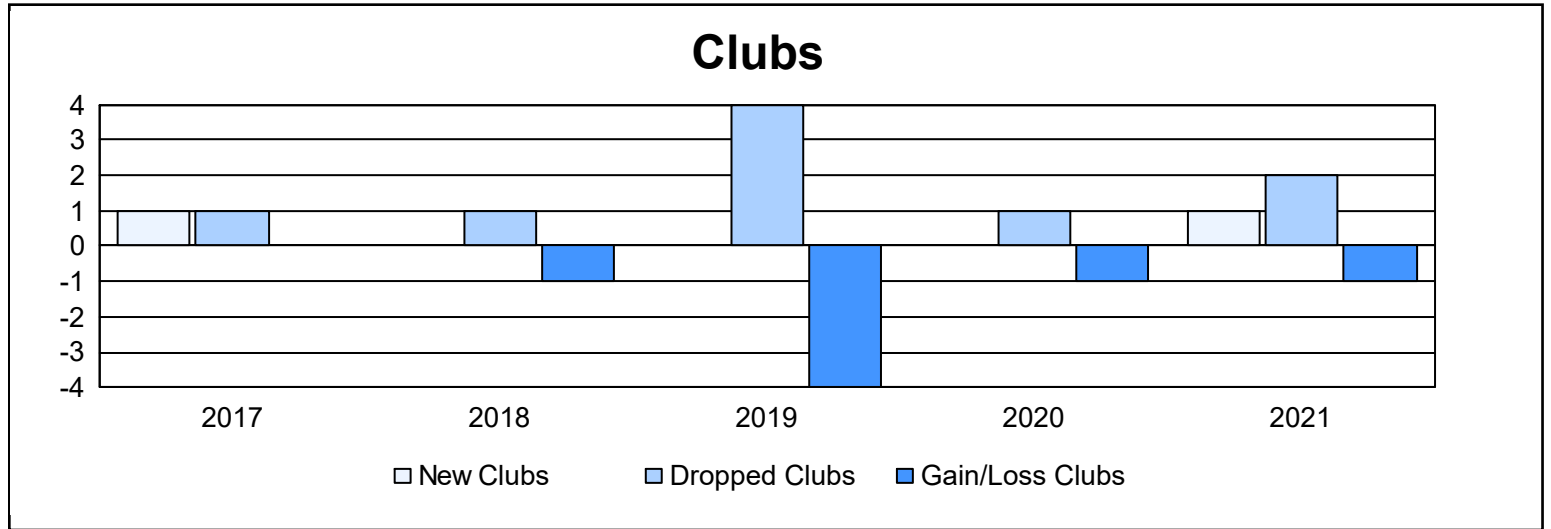

Year	New Clubs	Dropped Clubs	Gain/ Loss Clubs	New Members	Charter Members	Reinstate Members	Transfer Members	Total Member Added	Total Members Dropped	Gain/ Loss Members
2016-2017	1	1	0	69	21	2	13	105	118	-13
2017-2018	0	1	-1	72	0	8	13	93	112	-19
2018-2019	0	4	-4	62	1	9	21	93	170	-77
2019-2020	0	1	-1	63	1	2	10	76	133	-57
2020-2021	1	2	-1	74	29	2	3	108	99	9
<b>Average</b>	<b>0</b>	<b>2</b>	<b>-1</b>	<b>68</b>	<b>10</b>	<b>5</b>	<b>12</b>	<b>95</b>	<b>126</b>	<b>-31</b>

### Membership Composition June 2021 Cumulative